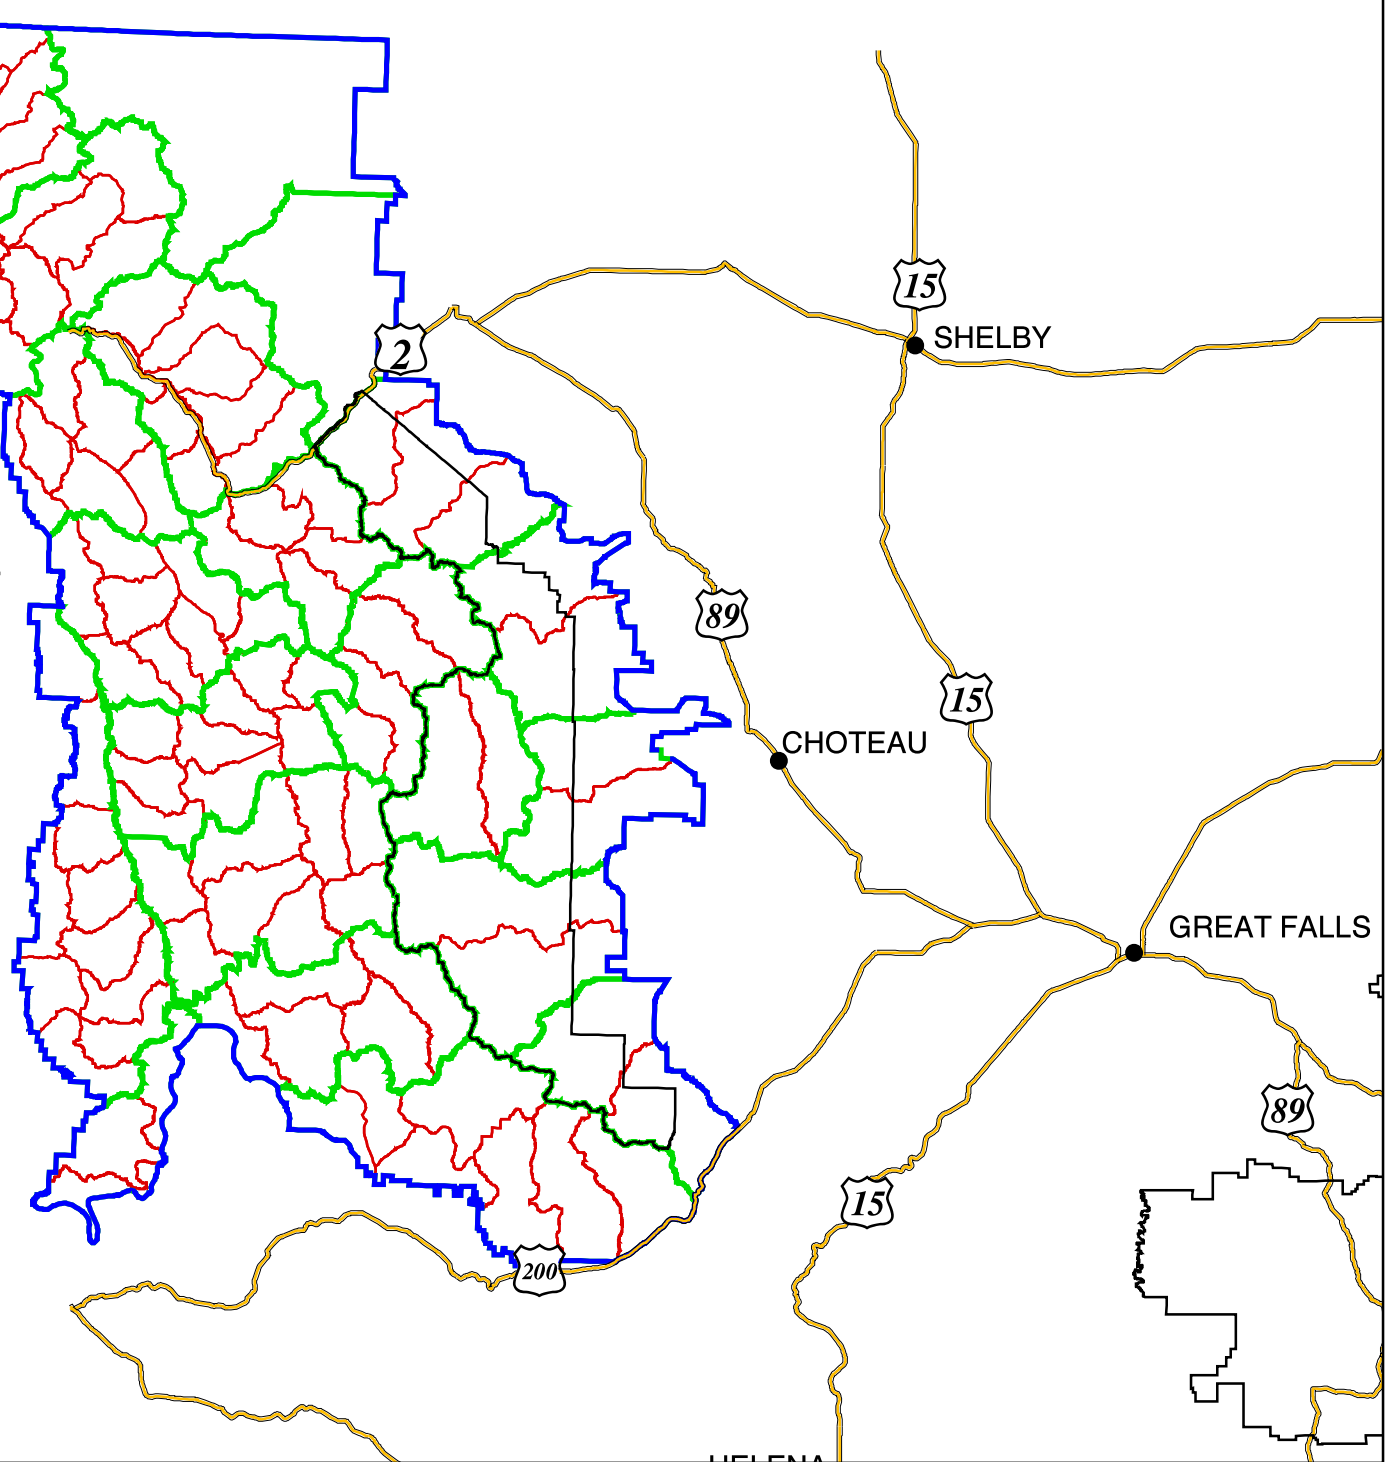

NORTHERN CONTINENTAL DIVIDE ECOSYSTEM Bear Management Units

Legend

- Forest Boundary
- Cities
- Highways
- Northern Continental Divide Ecosystem
- Bear Management Unit
- Bear Management Sub-Unit

01/30/04